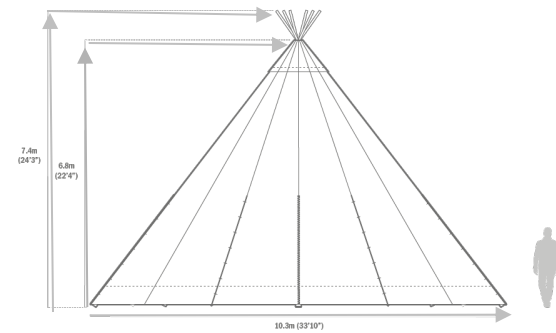

Tents: 1 Giant Hat
Total guest seating: 80 seated guests on rectangular tables and benches

WORLD INSPIRED TENTS

SINCE 2007

Covered area with sides lowered

Covered area with sides raised.
 Some or all of the sides can be raised on a Giant Hat

Position of Wooden poles at ground Level

6' 6" (2m) x 2' 2" (0.7m) solid pine rectangle table with pine benches

Tents: 1 Giant Hat
Total guest seating: 72 seated guests on rectangular tables and benches + Bamse max fire pit

6' 6" (2m) x 2' 2" (0.7m) solid pine rectangle table with pine benches

Tents: 1 Giant Hat

Total guest seating: 40 seated guests on rectangular tables and benches + Bamse max fire pit + solid wooden bar

WORLD INSPIRED TENTS

6' 6" (2m) x 2' 2" (0.7m) solid pine rectangle table with pine benches