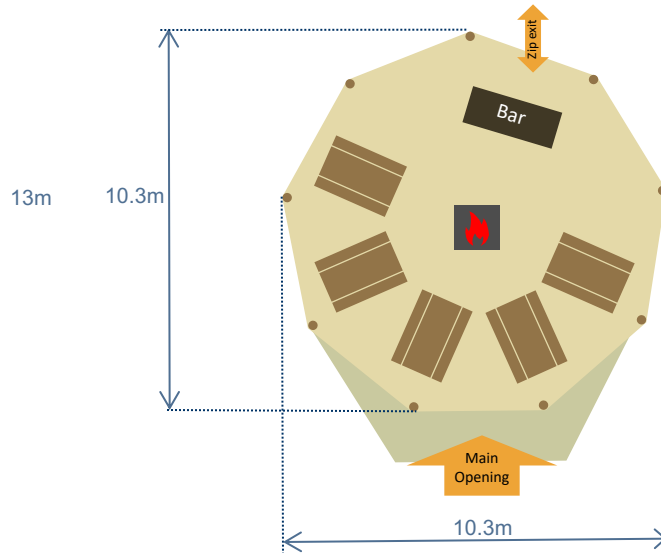

Position of Wooden poles at ground Level

6' 6" (2m) x 2' 2" (0.7m) solid pine rectangle table with pine benches

Tents: 1 Giant Hat
Total guest seating: 72 seated guests on rectangular tables and benches + Bamse max fire pit

6' 6" (2m) x 2' 2" (0.7m) solid pine rectangle table with pine benches

Tents: 1 Giant Hat

Total guest seating: 40 seated guests on rectangular tables and benches + Bamse max fire pit + solid wooden bar

WORLD INSPIRED TENTS

SINCE 2007

Covered area with sides lowered

Covered area with sides raised.
Some or all of the sides can be raised on a Giant Hat

Solid wood Bar 2.4m x 0.6m

Bamse Max open fireplace

Position of Wooden poles at ground Level

6' 6" (2m) x 2' 2" (0.7m) solid pine rectangle table with pine benches