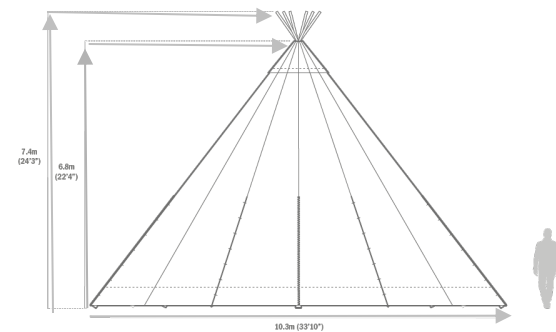

Position of Wooden poles at ground Level

6' 6" (2m) x 2' 2" (0.7m) solid pine rectangle table with pine benches

Tents: 1 Giant Hat
Total guest seating: 72 seated guests on rectangular tables and benches + Bamse max fire pit

WORLD INSPIRED TENTS

SINCE 2007

Covered area with sides lowered

Covered area with sides raised.
 Some or all of the sides can be raised on a Giant Hat

Bamse Max open fireplace

Position of Wooden poles at ground Level

6' 6" (2m) x 2' 2" (0.7m) solid pine rectangle table with pine benches

Tents: 1 Giant Hat

Total guest seating: 40 seated guests on rectangular tables and benches + Bamse max fire pit + solid wooden bar

WORLD INSPIRED TENTS

6' 6" (2m) x 2' 2" (0.7m) solid pine rectangle table with pine benches