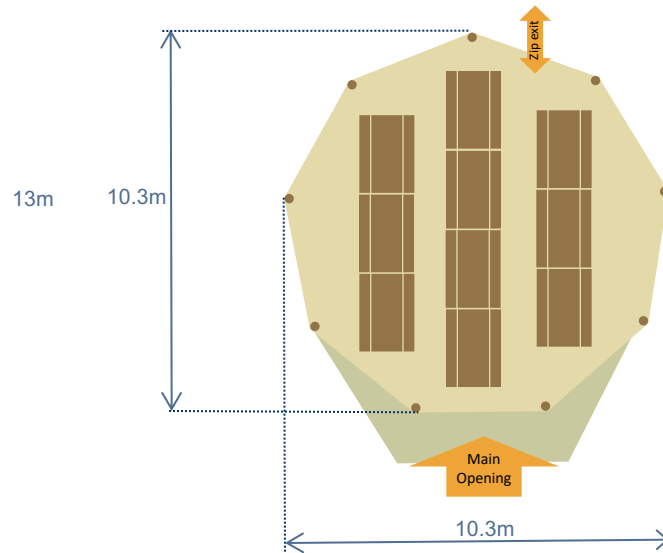

Tents: 1 Giant Hat
Total guest seating: 80 seated guests on rectangular tables and benches

WORLD INSPIRED TENTS

SINCE 2007

Covered area with sides lowered

Covered area with sides raised.
 Some or all of the sides can be raised on a Giant Hat

Position of Wooden poles at ground Level

6' 6" (2m) x 2' 2" (0.7m) solid pine rectangle table with pine benches

Tents: 1 Giant Hat
Total guest seating: 72 seated guests on rectangular tables and benches + Bamse max fire pit

6' 6" (2m) x 2' 2" (0.7m) solid pine rectangle table with pine benches

Tents: 1 Giant Hat

Total guest seating: 40 seated guests on rectangular tables and benches + Bamse max fire pit + solid wooden bar

WORLD INSPIRED TENTS

6' 6" (2m) x 2' 2" (0.7m) solid pine rectangle table with pine benches