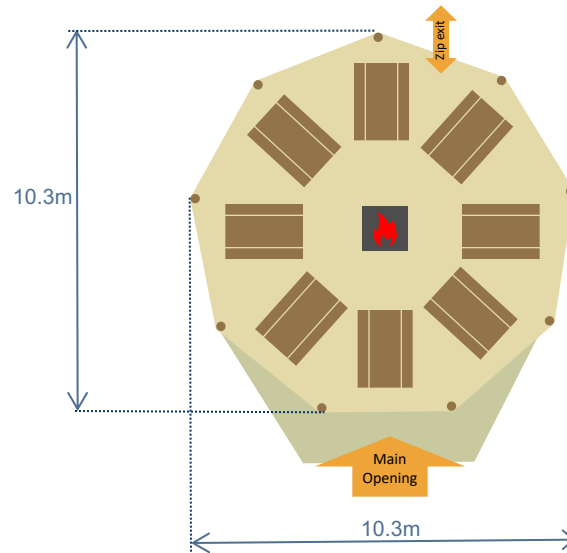

Position of Wooden poles at ground Level

6' 6" (2m) x 2' 2" (0.7m) solid pine rectangle table with pine benches

Tents: 1 Giant Hat
Total guest seating: 72 seated guests on rectangular tables and benches + Bamse max fire pit

WORLD INSPIRED TENTS

SINCE 2007

Covered area with sides lowered

Covered area with sides raised.
 Some or all of the sides can be raised on a Giant Hat

Bamse Max open fireplace

Position of Wooden poles at ground Level

6' 6" (2m) x 2' 2" (0.7m) solid pine rectangle table with pine benches

Tents: 1 Giant Hat

Total guest seating: 40 seated guests on rectangular tables and benches + Bamse max fire pit + solid wooden bar

WORLD INSPIRED TENTS

6' 6" (2m) x 2' 2" (0.7m) solid pine rectangle table with pine benches